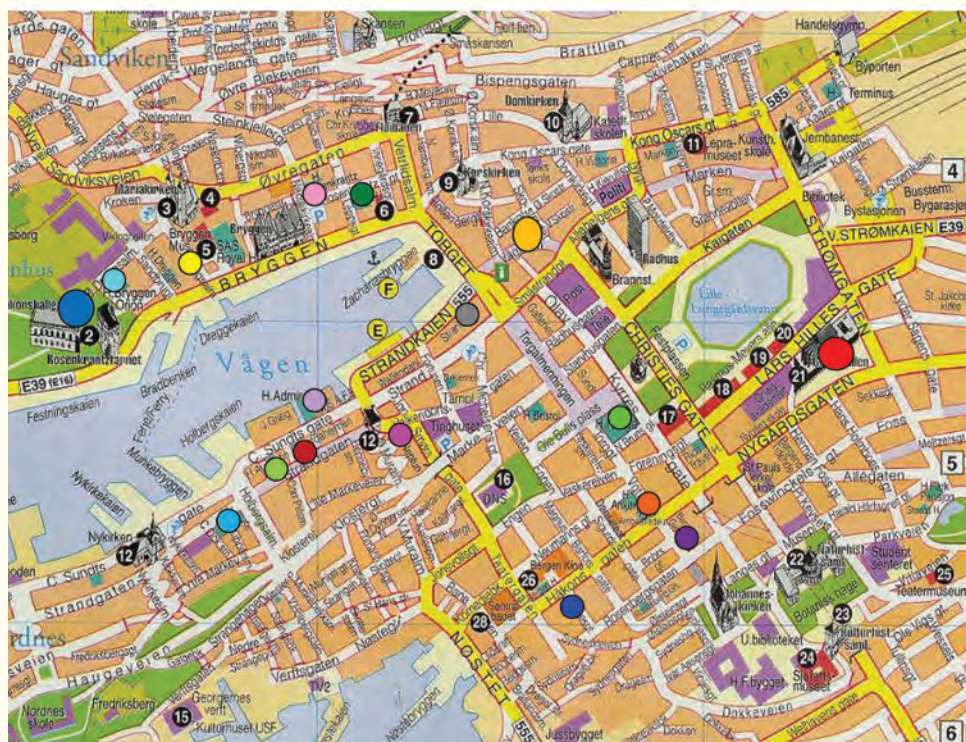

ARRANGEMENTSSTEDER	
●	GRIEGHALLEN
●	HÅKONSHALLEN – Bankett 14/10/11
●	BANCO ROTTO – landsmøte treff sted
OVERNATTING	
●	AUGUSTIN HOTELL
●	BERGEN TRAVEL HOTELL
●	BEST WESTERN HORDAHEIMEN
●	COMFORT HOTELL HOLBERG
●	CLARION COLLECTION HAVNEKONTORET
●	CLARION HOTELL ADMIRAL
●	FIRST MARIN HOTELL
●	P-HOTELL
●	RADISSON BLU HOTELL NORGE
●	SCANDIC BERGEN CITY
●	SCANDIC NEPTUN HOTELL
●	SCANDIC STRAND HOTELL
●	THON HOTELL BERGEN BRYGGE
●	THON HOTELL ROSENKRANTZ